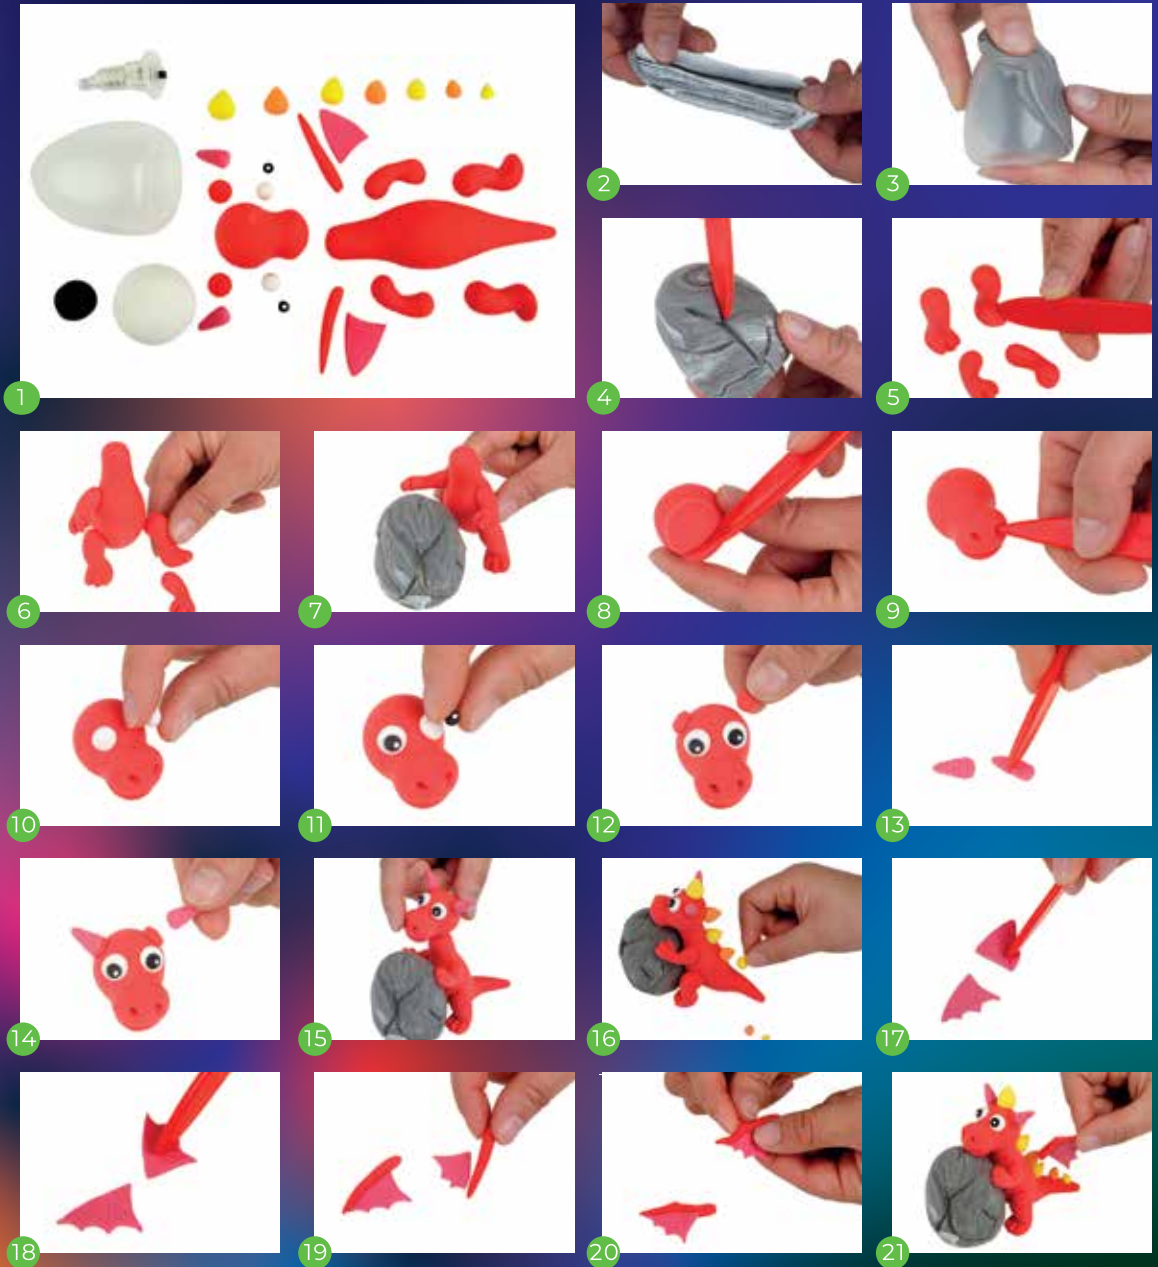

2203 V1

6 Commerce Way, Lancing, BN15 8TA, UK
Distributed in the EU by Fizz Creations GMBH
Stadtweide 17, Emmerich, 46446, DE
www.fizzcreations.com
© 2022 Fizz Creations Ltd. All rights reserved.

UK Ltd. & GMBH