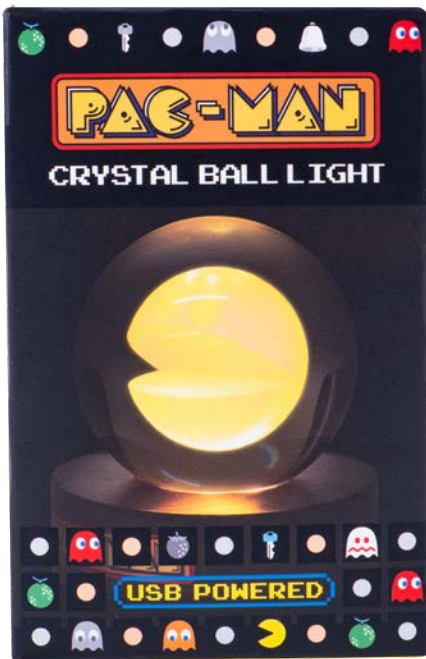

PAC-MAN DESKTOP ARCADE

Item Number 320120
 Case Pack Qty 6
 Barcode 5060897220672
 Power 2 x AA (not included)

**SQUEEZE
OR TAP TO
CHANGE
COLOURS**

PAC-MAN COLOUR CHANGING MOOD LIGHT

Item Number 320095
 Case Pack Qty 6
 Barcode 55060960744258
 Power 3 x AAA (not included)

PAC-MAN CRYSTAL BALL LIGHT

Item Number 320097
 Case Pack Qty 6
 Barcode 5060960744319
 Power USB (cable included)

- 4 DIRECTIONAL CONTROLS
- LCD SCREEN
- ORIGINAL SOUNDS
- ORIGINAL GAMEPLAY

PAC-MAN KEYSRING ARCADE