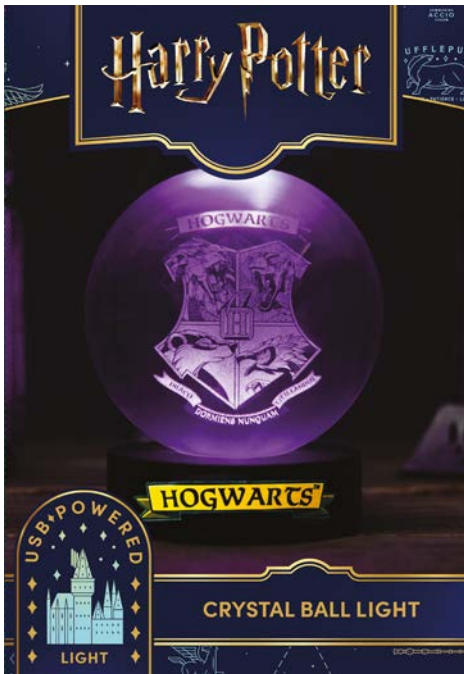

**HARRY POTTER HOGWARTS
CRYSTALL BALL LIGHT**

Item Number 310092
Case Pack Qty 6
Barcode 5060767276112
Power USB Powered