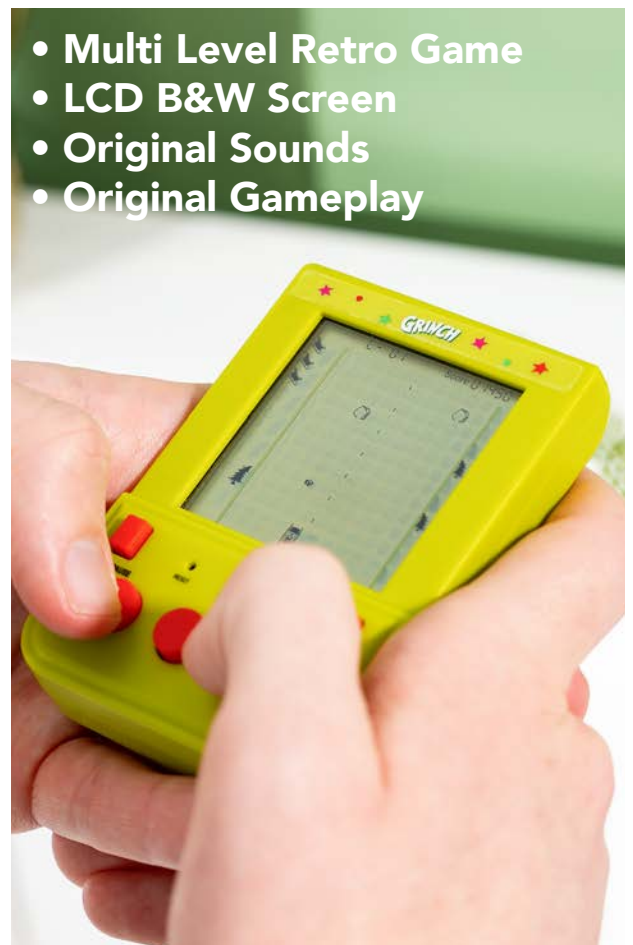

- Multi Level Retro Game
- LCD B&W Screen
- Original Sounds
- Original Gameplay