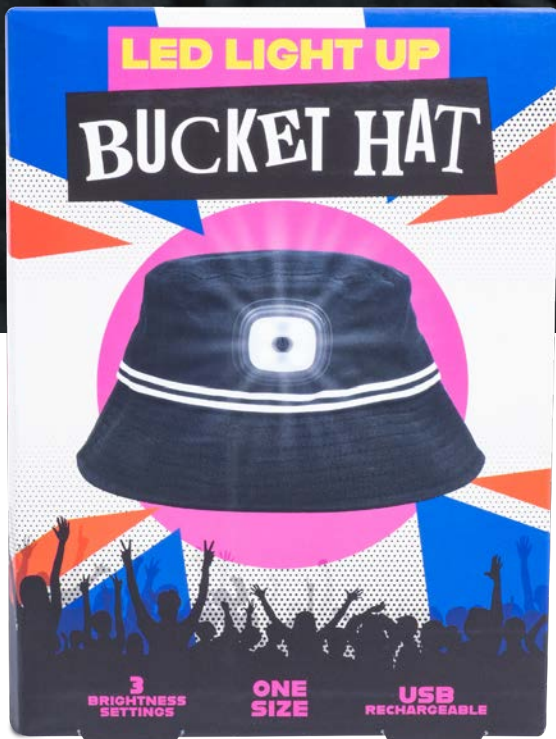

BRITPOP LED BUCKET HAT

Item Number 100580
Case Pack Qty 6
Barcode 5060493230334
Power USB Rechargeble