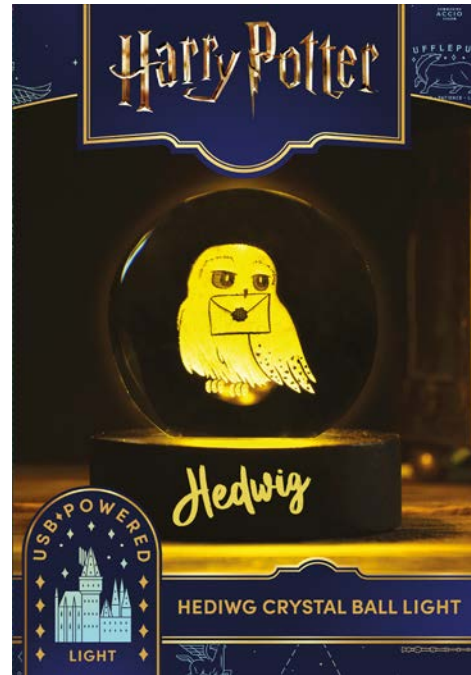

**HARRY POTTER HEDWIG
CRYSTALL BALL LIGHT**

Item Number 310093
Case Pack Qty 6
Barcode 5060767276167
Power USB Powered