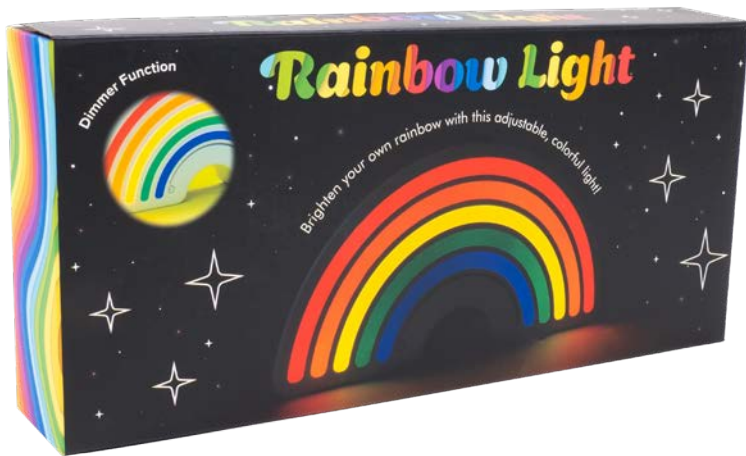

SAUSAGE DOG MINI STRING LIGHTS

Item Number 100522
Case Pack Qty 6
Barcode 5060960747082
Power 2 x AA Batteries (not included)

RAINBOW DIMMER LIGHT

Item Number 100152
Case Pack Qty 6
Barcode 5060949249101
Power USB (cable included)