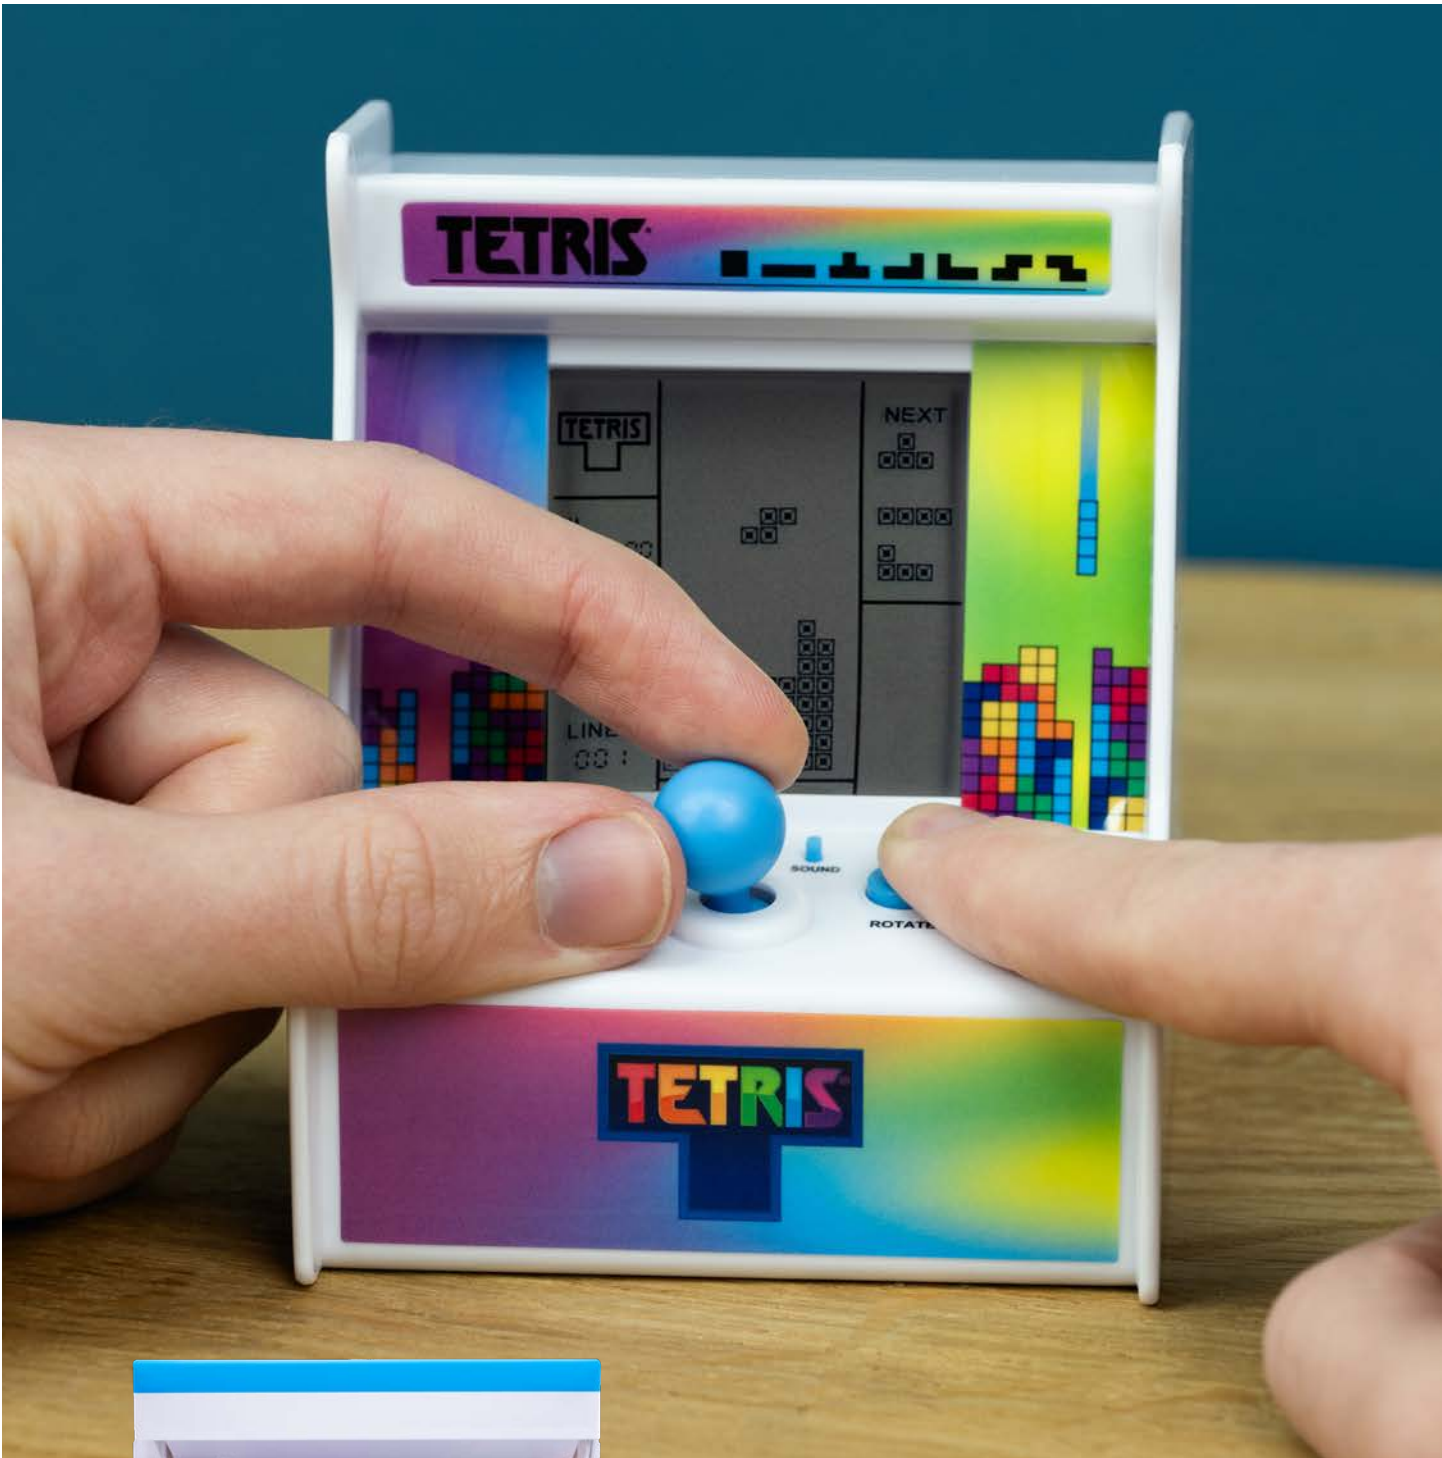

THE WORLD'S FIRST 2 PLAYER TETRIS GAME!

NEW

TETRIS DUEL

Item Number 320142
Case Pack Qty 6
Barcode 5060897224168
Power 3 x AAA Batteries (not included)

**NEW 2 PLAYER
TETRIS®
EXPERIENCE!**

- ARCADE JOYSTICK
- LCD SCREEN
- ORIGINAL SOUNDS
- ORIGINAL GAMEPLAY