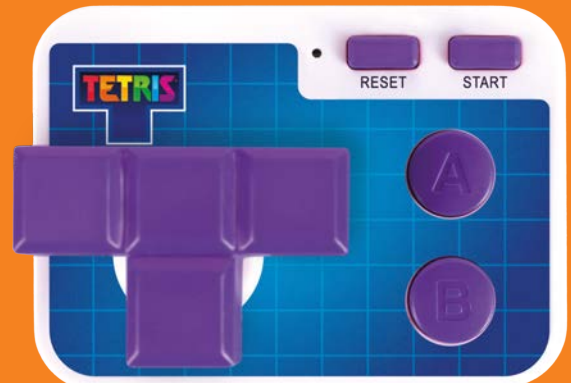

Item Number 1932
 Case Pack Qty 6
 Barcode 5060767275849
 Power 3 x AAA (not included)

TETRIS

PLUG AND PLAY!

Retro Gaming For Your TV
Original Gameplay, Original Sounds!

WIRELESS
TETRIMINO
CONTROLLER

FEATURES

- TV Game
- 1x Wireless Controllers
- Tetrimino Joystick
- HDMI Powered Gameplay

Retro Gaming For Your TV

Original Gameplay, Original Sounds!

WIRELESS
TETRIMINO
CONTROLLER

NEW

TETRIS PLUG AND PLAY

Item Number 320117
Case Pack Qty 6
Barcode 5060493231102
Power 3 x AAA Batteries (not included)