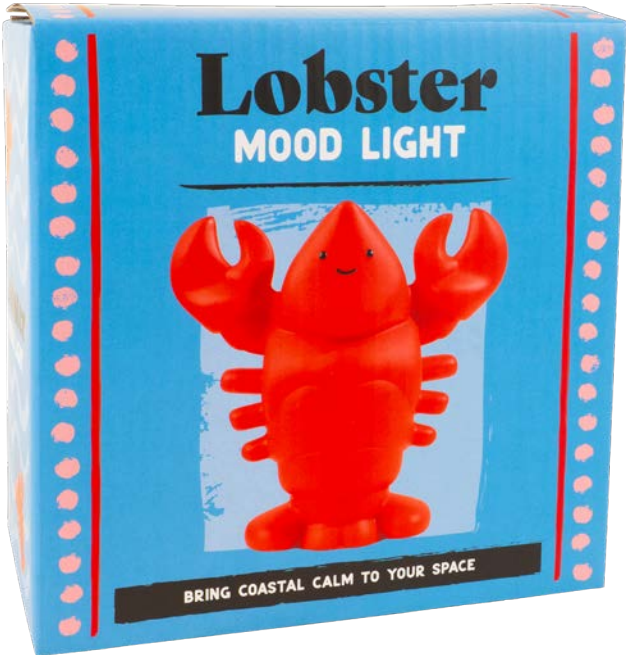

NEW

BOHO PROJECTOR LIGHT

Item Number 100786
 Case Pack Qty 6
 Barcode 5060767277225
 Power USB (cable included)

NEW

LUCKY CAT MOOD LIGHT

Item Number 100954
 Case Pack Qty 6
 Barcode 5060767276099
 Power 3 x AAA (not included)

LOBSTER MOOD LIGHT

Item Number 100955
 Case Pack Qty 6
 Barcode 5060767276099
 Power 3 x AAA (not included)

NEW

LUCKY CAT LIGHT UP BAG CHARM

Item Number 100952
 Case Pack Qty 6
 Barcode 5060767276013
 Power Button Cell (included)