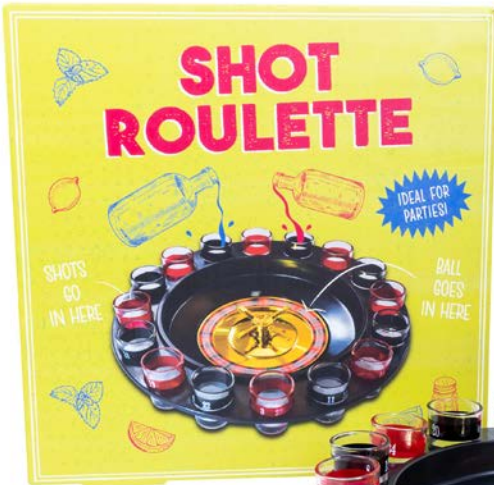

PARTY! - SHOT GLASS ROULETTE

Item Number 100523
Case Pack Qty 4
Barcode 5060960747204