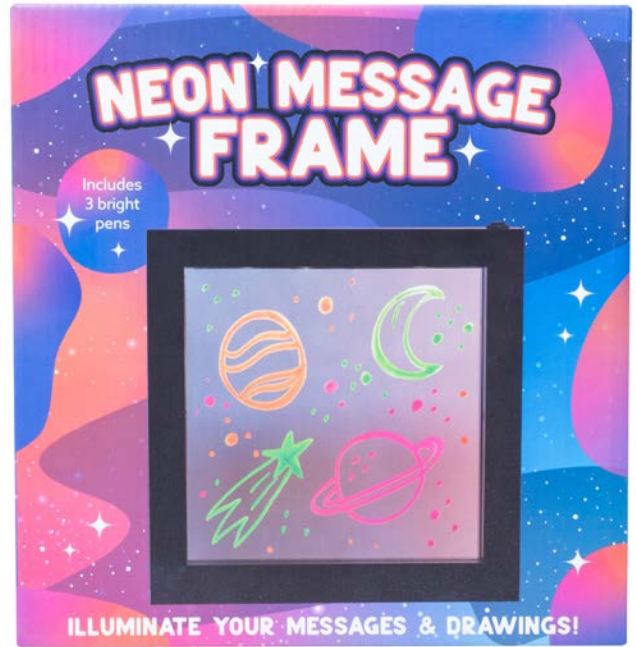

LOBSTER LIGHT UP BAG CHARM

Item Number 100951
 Case Pack Qty 6
 Barcode 5060767276006
 Power Button Cell (included)

FLOWS THROUGH 7 SOFT GLOWING COLOURS

UNICORN MOOD LIGHT

Item Number 9200
Case Pack Qty 6
Barcode 5060359488763
Power 3 x AAA (not included)