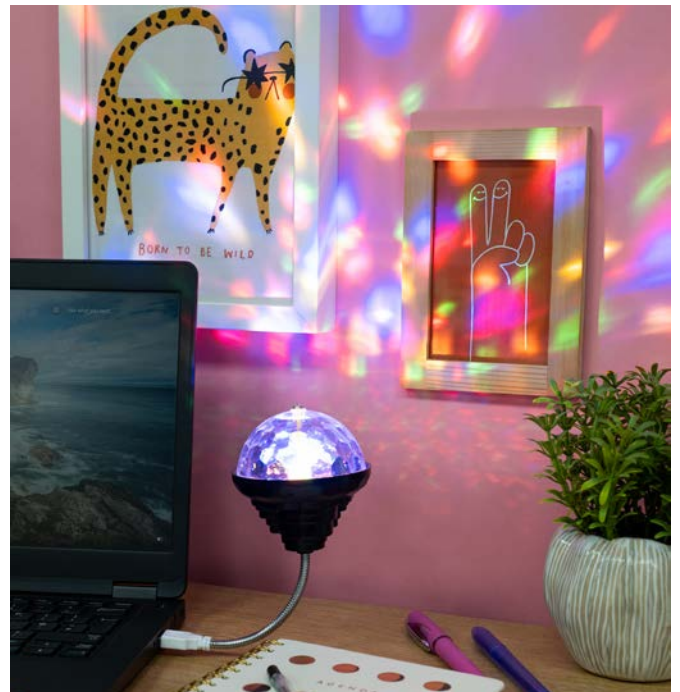

SAUSAGE DOG MINI STRING LIGHTS

Item Number 100522
 Case Pack Qty 6
 Barcode 5060960747082
 Power 2 x AA Batteries (not included)

RAINBOW DIMMER LIGHT

Item Number 100152
 Case Pack Qty 6
 Barcode 5060949249101
 Power USB (cable included)