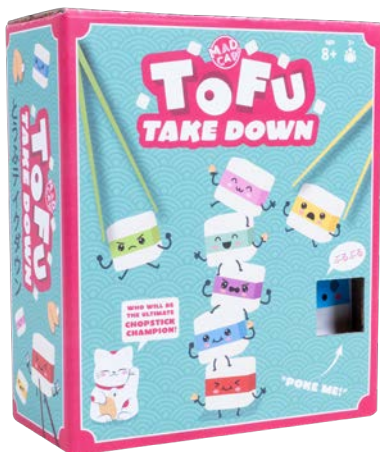

age 8+ 2+

TOFU TAKE DOWN

Item Number 100572
Case Pack Qty 6
Barcode 5060960749758