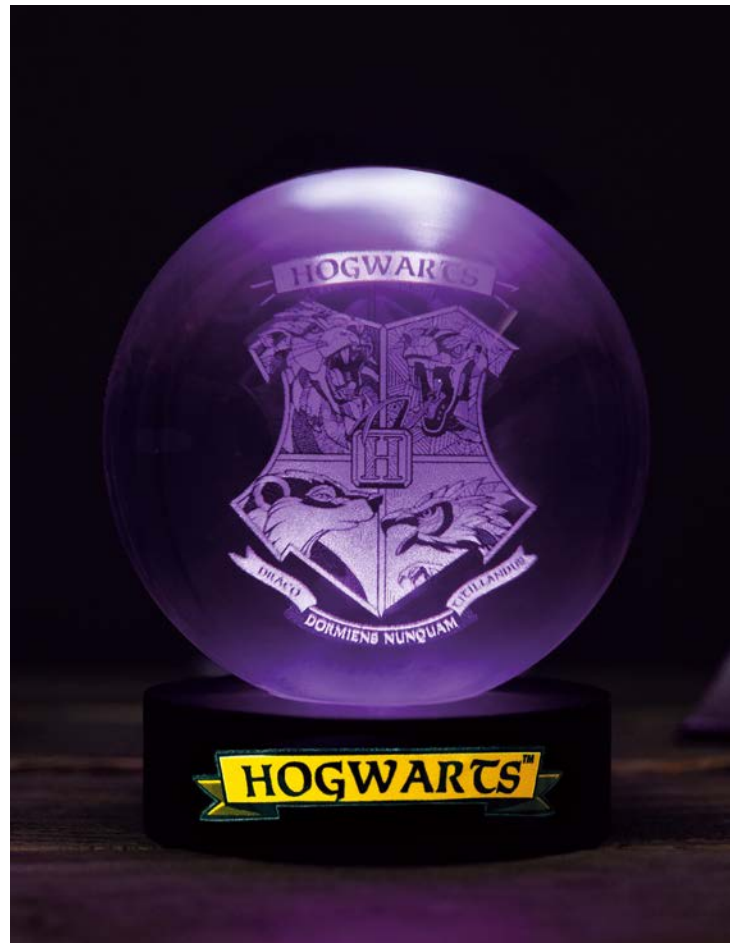

**HARRY POTTER HEDWIG
CRYSTALL BALL LIGHT**

Item Number 310093
Case Pack Qty 6
Barcode 5060767276167
Power USB Powered

**HARRY POTTER HOGWARTS
CRYSTALL BALL LIGHT**

Item Number 310092
Case Pack Qty 6
Barcode 5060767276112
Power USB Powered