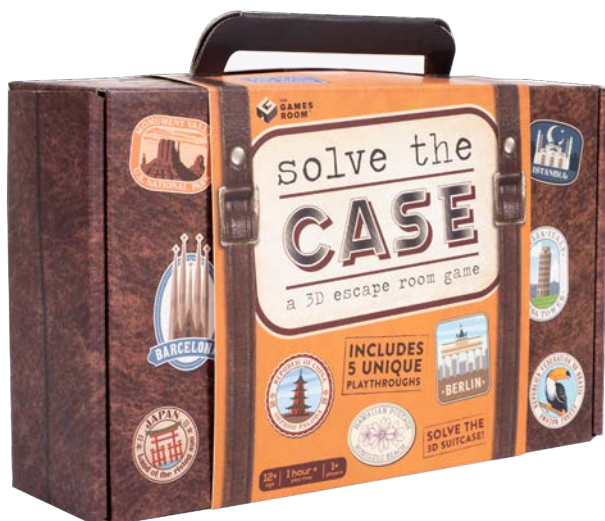

NO FILTER

Item Number 100943
Case Pack Qty 6
Barcode 5060767275054

FIBSTER'S DICTIONARY

Item Number 100752
Case Pack Qty 6
Barcode 5060767276679

SHAM

Item Number 100749
 Case Pack Qty 6
 Barcode 5060767271858

GLASS MATES

Item Number 100949
 Case Pack Qty 6
 Barcode 5060767275672

DISCO CATS

Item Number 100555
 Case Pack Qty 6
 Barcode 5060767273135

SIP OR TELL

Item Number 100888
 Case Pack Qty 6
 Barcode 5060767273142

DON'T SINK THE BOAT

Item Number 100555
 Case Pack Qty 6
 Barcode 5060897221730

SOLVE THE CASE

Item Number 100165
 Case Pack Qty 6
 Barcode 5060949246971

12+ | **1 hour +** | **1+**
 age | play time | players