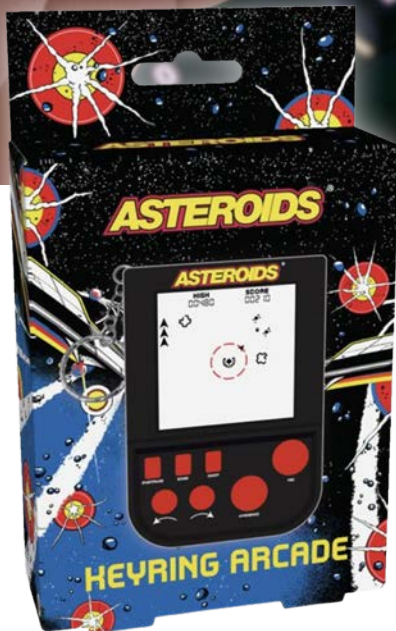

**Featuring a wireless controller,
you can relive the thrilling arcade
shooter right on your TV — retro
gaming made effortlessly modern.**

GALAGA PLUG AND PLAY

Item Number 320162
Case Pack Qty 6
Barcode 5060897227657
Power 3 x AAA Batteries (not included)

FEATURES

- TV Game
- Wireless Controller
- 5 Game Buttons
- HDMI Powered Gameplay

NEW

ASTEROIDS PLUG AND PLAY

Item Number 320187
Case Pack Qty 6
Barcode 506076727612
Power 3 x AAA Batteries (not included)

Blast back to the golden age of gaming with Asteroids Plug and Play! With a wireless controller, experience the iconic space shooter right on your TV — retro fun made effortlessly modern.

- Multi level retro game
- original sounds
- original gameplay

ASTEROIDS HANDHELD

Item Number 320188
Case Pack Qty 6
Barcode 5060767271629
Power 4 x AAA (not included)

- Multi level retro game
- LCD screen
- original sounds
- original gameplay

ASTERIODS KEYRING ARCADE